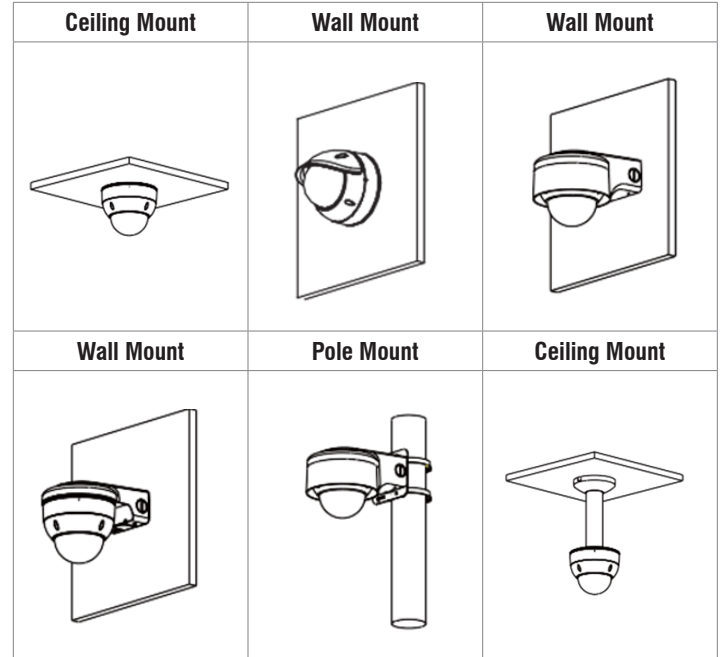

Dimensions:

# AI-PRO SERIES VVIP-4V-IZ-40-PRO

4MP WDR IR Dome Network Camera

**VEILUX**<sup>®</sup>  
*The Art of Surveillance*

Mounts (Optional):

Dimensions: