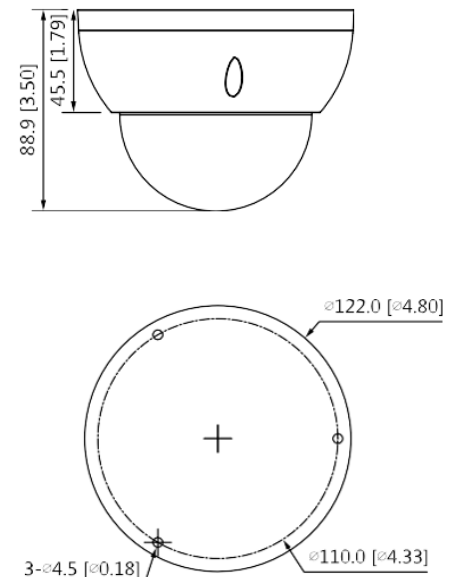

## Specifications:

CAMERA	
Image Sensor	1/3" 4Megapixel progressive CMOS
Effective Pixels	2688 (H) × 1520 (V)
ROM	128 MB
RAM	128 MB
Scanning System	Progressive
Electronic Shutter Speed	Auto/Manual 1/3 s-1/100000 s
Min. Illumination	0.008 Lux @ F1.5
IR Distance	40 m (131.23 ft)
IR On/Off Control	Auto/Manual
IR LEDs Number	2
Pan/Tilt/Rotation Range	Pan: 0°-355°, Tilt: 0°-75°, Rotation: 0°-355°

Dimensions: